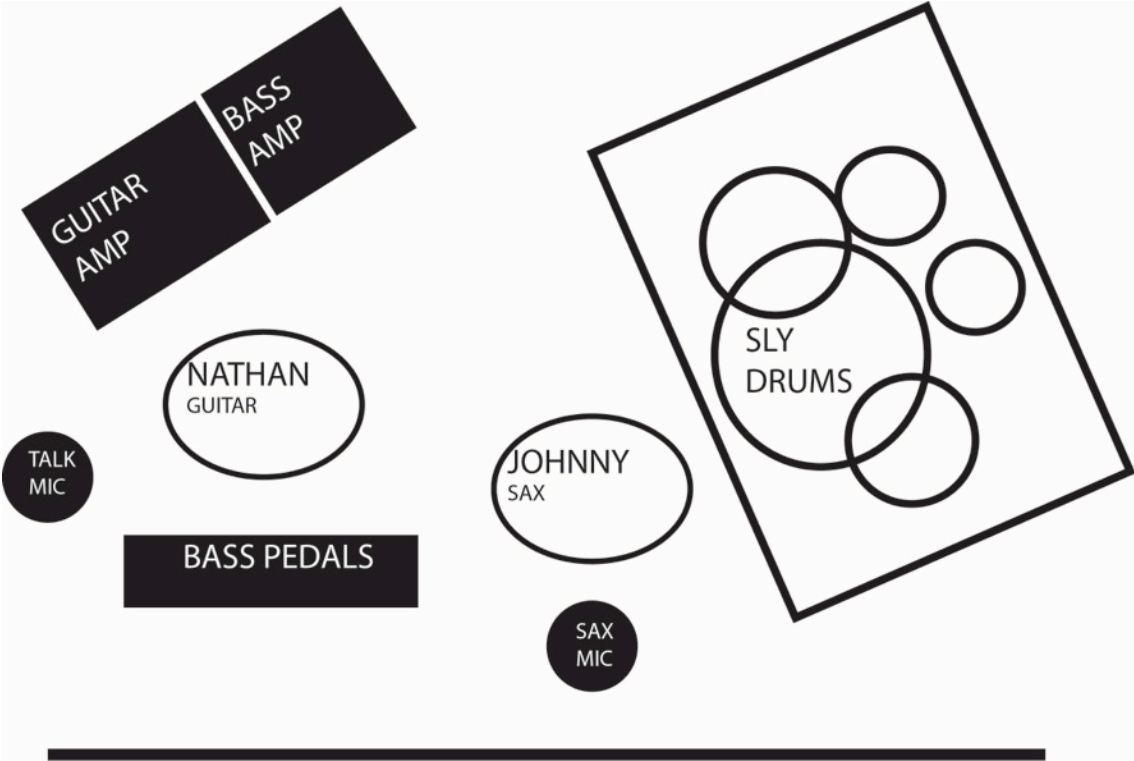

# GHT TECH RIDER/STAGE LAYOUT

Nathan	Johnny	Sly
Polytone II or Fender 65 Deluxe Reissue Guitar Amp	Sax Mic Preferably: Electrovoice N/D 468	20" Bass Drum
Gallien-Krueger MB115-11 Bass Amp	1 Boom Stand	12" Tom
1 Timpani Stool or Tall Drum Throne		14" Floor Tom
1 DI Box		14" Snare
1 Sure SM58 talk mic		3 Cymbal stands
		2 Snare Stands
		1 Hi-Hat Stand
		1 Bass Drum Pedal
		1 Drum Throne